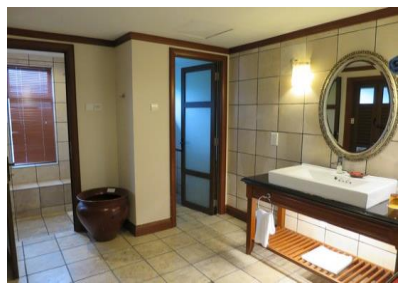

### Hotel Description:

Opened: 2009

Renovated: -

Number of Rooms: 317

Grand Lexis is acc Grand Lexis Port Dickson is a resort styled sanctuary offering unparalleled superior surroundings with private individual' s pools amidst landscaped gardens in every room. It boasts exclusivity and mystical charms within its ecological surroundings.