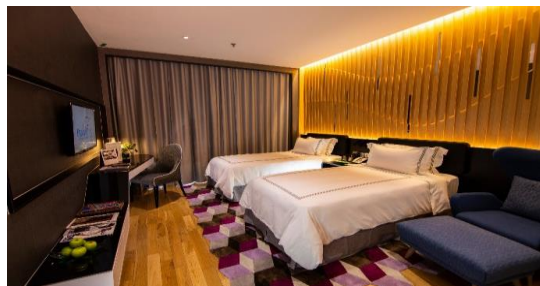

Residensi & Hotel Marina, Jalan Persiaran Tanjung, Pengkalan Puteri, 79100 Johor

Hotel Description:

Opened: 2018

Number of Rooms: 297

Designed for both business and leisure travel, Fraser Place Puteri Harbour is ideally situated in Gelang Patah/Legoland, one of the city's most popular locales. The property lies 25 KM from the city center and provides accessibility to important town facilities. With its convenient location, the property offers easy access to the city's must-see destinations. Every effort is made to make guests feel comfortable. To do so, the property provides the best in services and amenities. For the comfort and convenience of guests, the property offers free Wi-Fi in all rooms, 24-hour security, convenience store, daily housekeeping, wheelchair accessible.